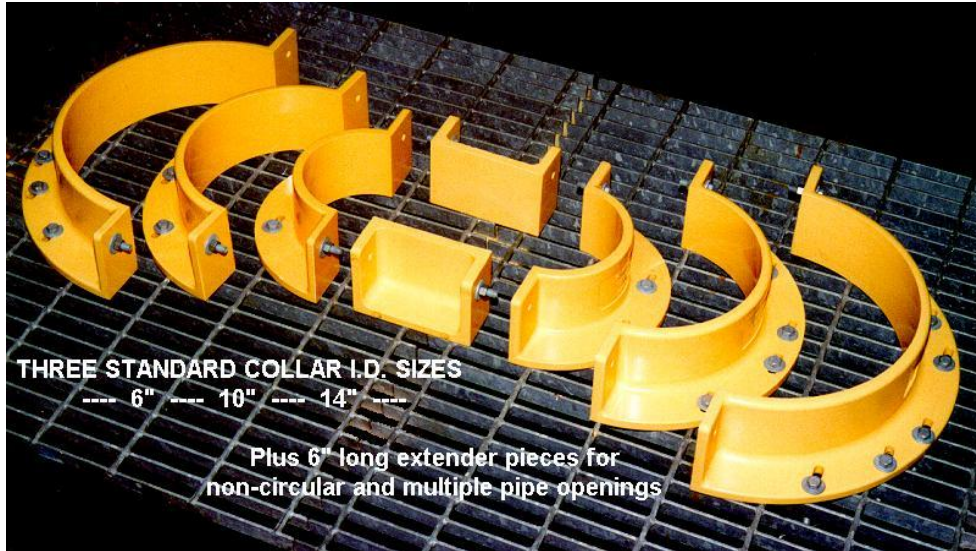

GRATING PENETRATION COLLARS					
DISCOUNT	GPC-X	GPC-6	GPC-10	GPC-14	GPC-L
QUANTITIES	<i>These pieces are priced and sold in pairs</i>				<i>Each</i>
1 - 9	€27	€39	€49	€60	€20
10 - 24	€25	€37	€47	€58	€18
25 - 49	€23	€35	€45	€56	€16
50 - 99	€22	€33	€43	€53	€14
100 - 149	€21	€32	€41	€50	€13
150 - 249	€20	€31	€39	€48	€12
250 +	€19	€29	€37	€46	€11

AVAILABLE SIZES & DIMENSIONS :

GPC-6
(with bolts and locking)

GPC-X
(6" long extender)

GPC-L
(with bolts and locking)

KEY DIMENSIONS OF GPC's			
[mm]			
	ID	OD	HT
GPC-6	152	280	100
GPC-10	254	381	100
GPC-14	356	483	100
GPC-X	152 mm long		100
GPC-L	241 mm long (center-to-center)		100

DIMENSION [mm] DETAILS TO USE GPC-L		
Uninsulated Pipe Size	Number Of Links	Max. Inside Circle (Max.Diam.)
2", 3", or 4"	GPC-6	152
5", 6", or 8"	GPC-10	254
10" or 12"	GPC-14	356
14" or 16"	7	437
18"	8	518
20" or 22"	9	599
24"	10	678
26" or 28"	11	757
30"	12	836
32" or 34"	13	914
36"	14	993
38" or 40"	15	1072
42"	16	1148
48"	18	1303
54"	20	1458
66"	24	1768

Rule of Thumb (for circular openings)

$$\frac{\text{Pipe Diam.}}{3} + 2 = \text{Number of Links}$$
 ** Round to nearest whole number **

Please contact us if you need help with any of these calculations.