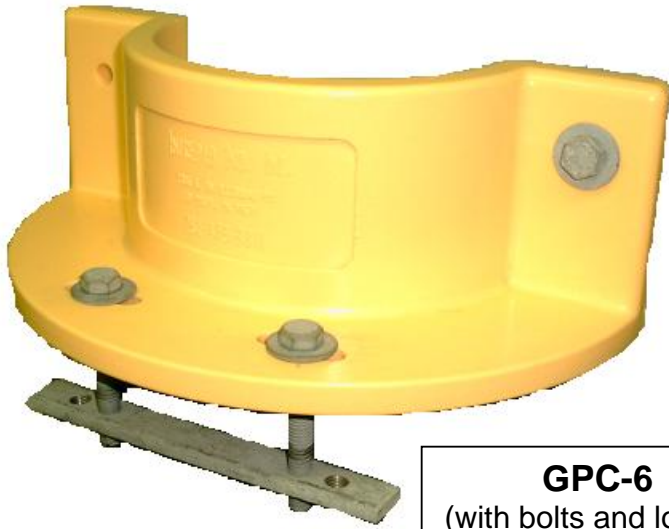

GRATING PENETRATION COLLARS					
DISCOUNT	GPC-X	GPC-6	GPC-10	GPC-14	GPC-L
QUANTITIES	<i>These pieces are priced and sold in pairs</i>				<i>Each</i>
1 - 9	€27	€39	€49	€60	€20
10 - 24	€25	€37	€47	€58	€18
25 - 49	€23	€35	€45	€56	€16
50 - 99	€22	€33	€43	€53	€14
100 - 149	€21	€32	€41	€50	€13
150 - 249	€20	€31	€39	€48	€12
250 +	€19	€29	€37	€46	€11

AVAILABLE SIZES & DIMENSIONS :

GPC-6
(with bolts and locking)

GPC-X
(6" long extender)

GPC-L
(with bolts and locking)

KEY DIMENSIONS OF GPC's			
[mm]			
	ID	OD	HT
GPC-6	152	280	100
GPC-10	254	381	100
GPC-14	356	483	100
GPC-X	152 mm long		100
GPC-L	241 mm long (center-to-center)		100